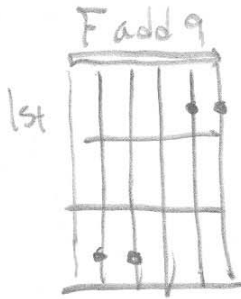

key C

Take A Walk Through Bethlehem

Intro:

C (push G bass)

C

The city's decorated up for Christmas

Fadd9

Am7 G C