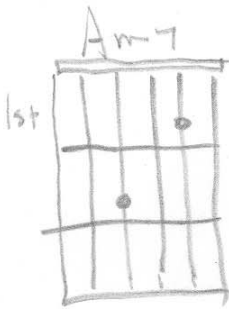

key C

Take A Walk Through Bethlehem

Intro:

C (push G bass)

C

The city's decorated up for Christmas

Fadd9

Am7 G C