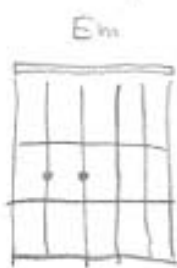

tuning: EADGAE

Life is War

Intro:

2nd

5th

3rd

Em

Em

I want to help you I don't know how
 your daddy left you in some hell house now
 life is war life is war
 pick any door life is war

Bridge

3rd

But can you hear me calling to you far away?

Lin trying to tell you that there's hope today

3rd

And baby you don't need to measure up

2nd

to get a shot of love in that empty cup