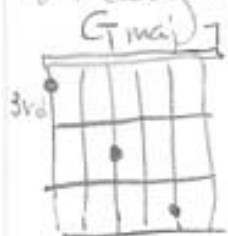

tuning: EADGAE

Life is War

Intro:

2nd

5th

3rd

Em

Em

I want to help you I don't know how
 your daddy left you in some hell house now
 life is war life is war
 pick any door life is war

Bridge

3rd

But can you hear me calling to you far away?

Lin trying to tell you that there's hope today

3rd

And baby you don't need to measure up

2nd

to get a shot of love in that empty cup