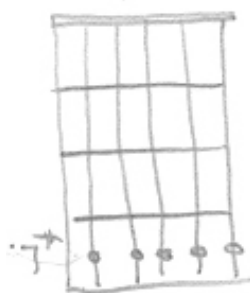

open G: D G D G B D

I NEED JESUS

(1 tune 1/2 step down and play it in Gb)

I want clean air I want a piece of land  
I want to tell the truth and do my share

And work with my hands

CHANNEL: G

open G

I want to live live in peace with everyone I know  
I want my kids close to me I want to let them go

CHORUS:  
D

C

open G C G D

I need my Lord  
I need my Lord

I need Jesus  
I need Jesus

open G

Bridge: G

G sus