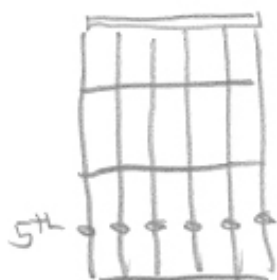

open G: D G D G B D

I NEED JESUS

(1 tune 1/2 step down and play it in Gb)

I want clean air I want a piece of land  
I want to tell the truth and do my share

And work with my hands

CHANNEL: G

open G

I want to live live in peace with everyone I know  
I want my kids close to me I want to let them go

CHORUS:  
D

C

open G C G D

I need my Lord  
I need my Lord

I need Jesus  
I need Jesus

open G

Bridge: G

G sus