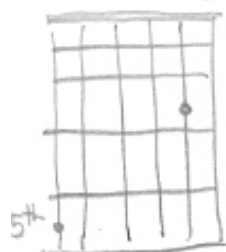

open G: D G D G B D

I NEED JESUS

(1 tune 1/2 step down and play it in Gb)

I want clean air I want a piece of land  
I want to tell the truth and do my share

And work with my hands

CHANNEL: G

open G

I want to live live in peace with everyone I know  
I want my kids close to me I want to let them go

CHORUS:  
D

C

open G C G D

I need my Lord  
I need my Lord

I need Jesus  
I need Jesus

open G

Bridge: G

G sus