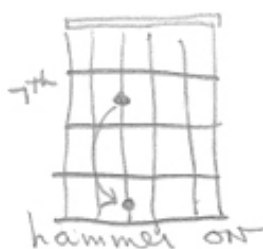

open G: D G D G B D

I NEED JESUS

(1 tune 1/2 step down and play it in Gb)

I want clean air I want a piece of land  
I want to tell the truth and do my share

And work with my hands

CHANNEL: G

open G

I want to live live in peace with everyone I know  
I want my kids close to me I want to let them go

CHORUS:  
D

C

open G C G D

I need my Lord  
I need my Lord

I need Jesus  
I need Jesus

open G

Bridge: G

G sus