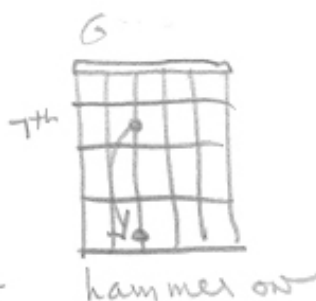

open G: D G D G B D

I NEED JESUS

(1 tune 1/2 step down and play it in Gb)

I want clean air I want a piece of land  
I want to tell the truth and do my share

And work with my hands

CHANNEL: G

open G

I want to live live in peace with everyone I know  
I want my kids close to me I want to let them go

CHORUS:  
D

C

open G C G D

I need my Lord  
I need my Lord

I need Jesus  
I need Jesus

open G

Bridge: G

G sus