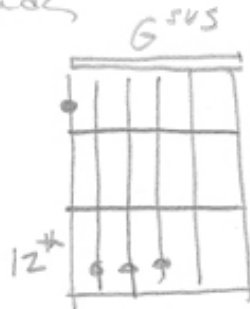

open G: D G D G B D

I NEED JESUS

(1 tune 1/2 step down and play it in Gb)

I want clean air I want a piece of land  
I want to tell the truth and do my share

And work with my hands

CHANNEL: G

open G

I want to live live in peace with everyone I know  
I want my kids close to me I want to let them go

CHORUS:  
D

C

open G C G D

I need my Lord  
I need my Lord

I need Jesus  
I need Jesus

open G

Bridge: G

G sus