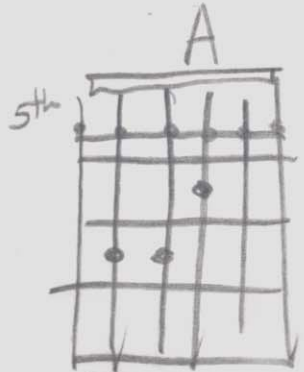

FAITH LIKE A LITTLE CHILD

Key E - I play it on a BARITONE guitar with the same voicings but the key is A.

Intro + Verses

Repeat 4 times

Jesus loves the children
 He made 'em keepers of the key
 He said the kingdom of heaven
 belongs to such as these

CHORUS:

E

Faith Faith Faith like a little child

Bridge

Oh I don't know too much know enough