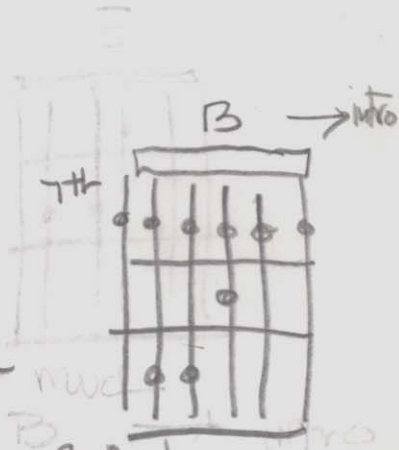

FAITH LIKE A LITTLE CHILD

Key E - I play it on a BARITONE guitar with the same voicings but the key is A.

Intro + Verses

Repeat 4 times

Jesus loves the children  
 He made 'em keepers of the key  
 He said the kingdom of heaven  
 belongs to such as these

CHORUS:

E

Faith Faith Faith like a little child

Bridge

Oh I don't know too much know enough