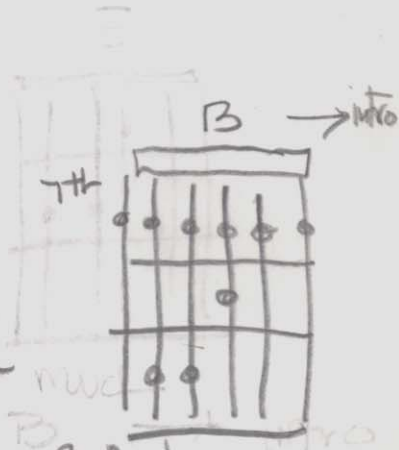

FAITH LIKE A LITTLE CHILD

Key E - I play it on a BARITONE guitar with the same voicings but the key is A.

Intro + Verses

Repeat 4 times

Jesus loves the children
 He made 'em keepers of the key
 He said the kingdom of heaven
 belongs to such as these

CHORUS:

E

Faith Faith Faith like a little child

Bridge

Oh I don't know too much know enough