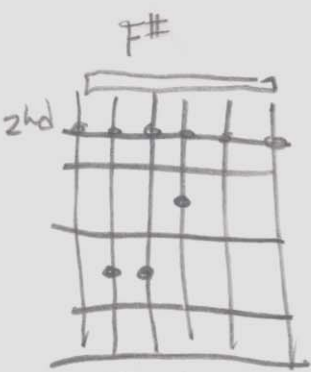

FAITH LIKE A LITTLE CHILD

Key E - I play it on a BARITONE guitar with the same voicings but the key is A.

Intro + Verses

Repeat 4 times

Jesus loves the children
 He made 'em keepers of the key
 He said the kingdom of heaven
 belongs to such as these

CHORUS:

E

Faith Faith Faith like a little child

Bridge

Oh I don't know too much know enough