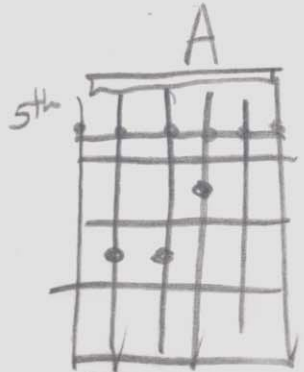

FAITH LIKE A LITTLE CHILD

Key E - I play it on a BARITONE guitar with the same voicings but the key is A.

Intro + Verses

Repeat 4 times

Jesus loves the children  
 He made 'em keepers of the key  
 He said the kingdom of heaven  
 belongs to such as these

CHORUS:

E

Faith Faith Faith like a little child

Bridge

Oh I don't know too much know enough