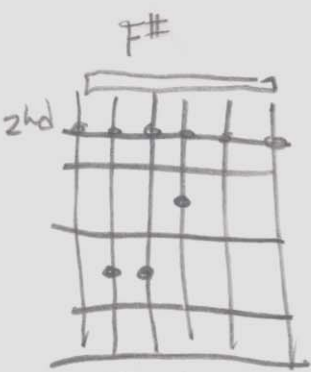

FAITH LIKE A LITTLE CHILD

Key E - I play it on a BARITONE guitar with the same voicings but the key is A.

Intro + Verses

Repeat 4 times

Jesus loves the children  
 He made 'em keepers of the key  
 He said the kingdom of heaven  
 belongs to such as these

CHORUS:

E

Faith Faith Faith like a little child

Bridge

Oh I don't know too much know enough